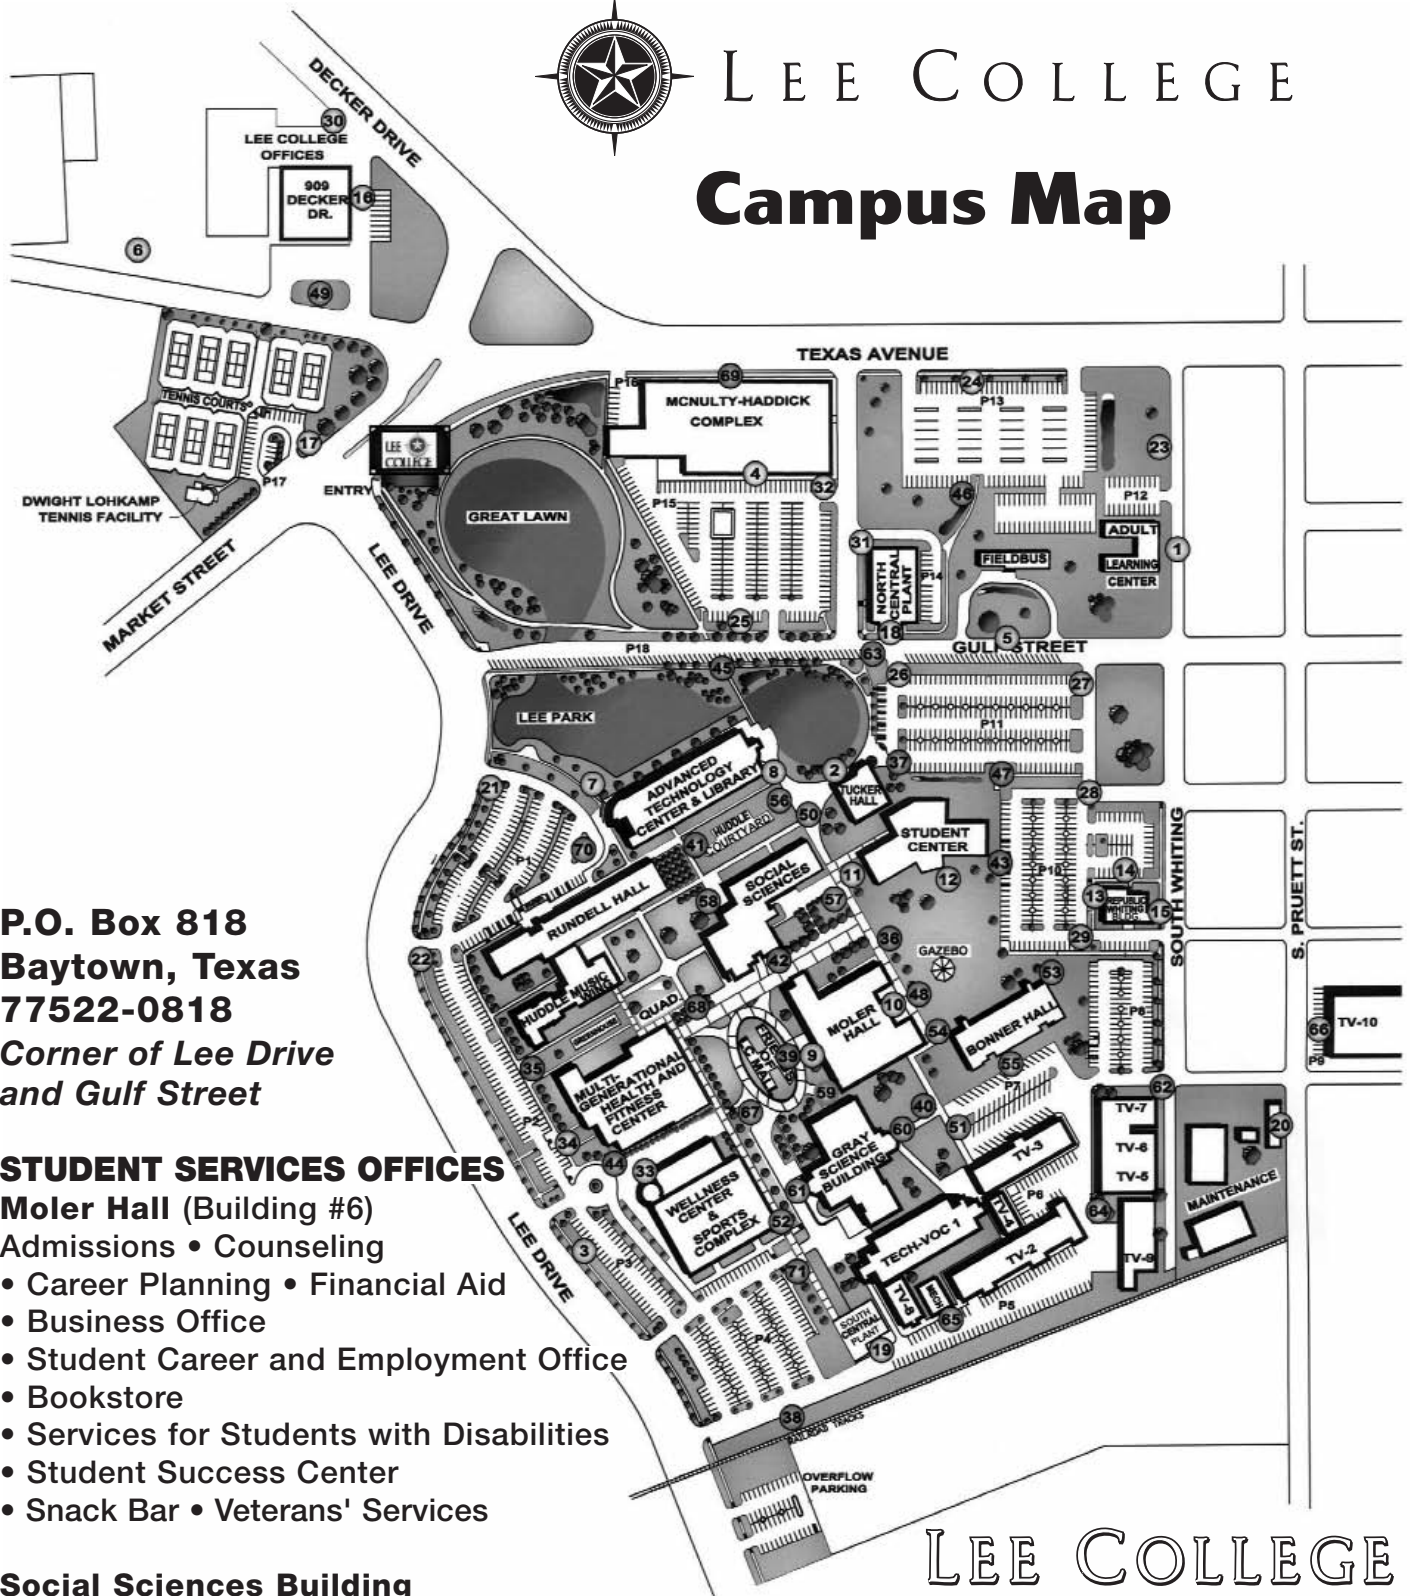

LEE COLLEGE

Campus Map

P.O. Box 818
Baytown, Texas
77522-0818
Corner of Lee Drive
and Gulf Street

STUDENT SERVICES OFFICES

- Moler Hall (Building #6)**
 Admissions • Counseling
 • Career Planning • Financial Aid
 • Business Office
 • Student Career and Employment Office
 • Bookstore
 • Services for Students with Disabilities
 • Student Success Center
 • Snack Bar • Veterans' Services