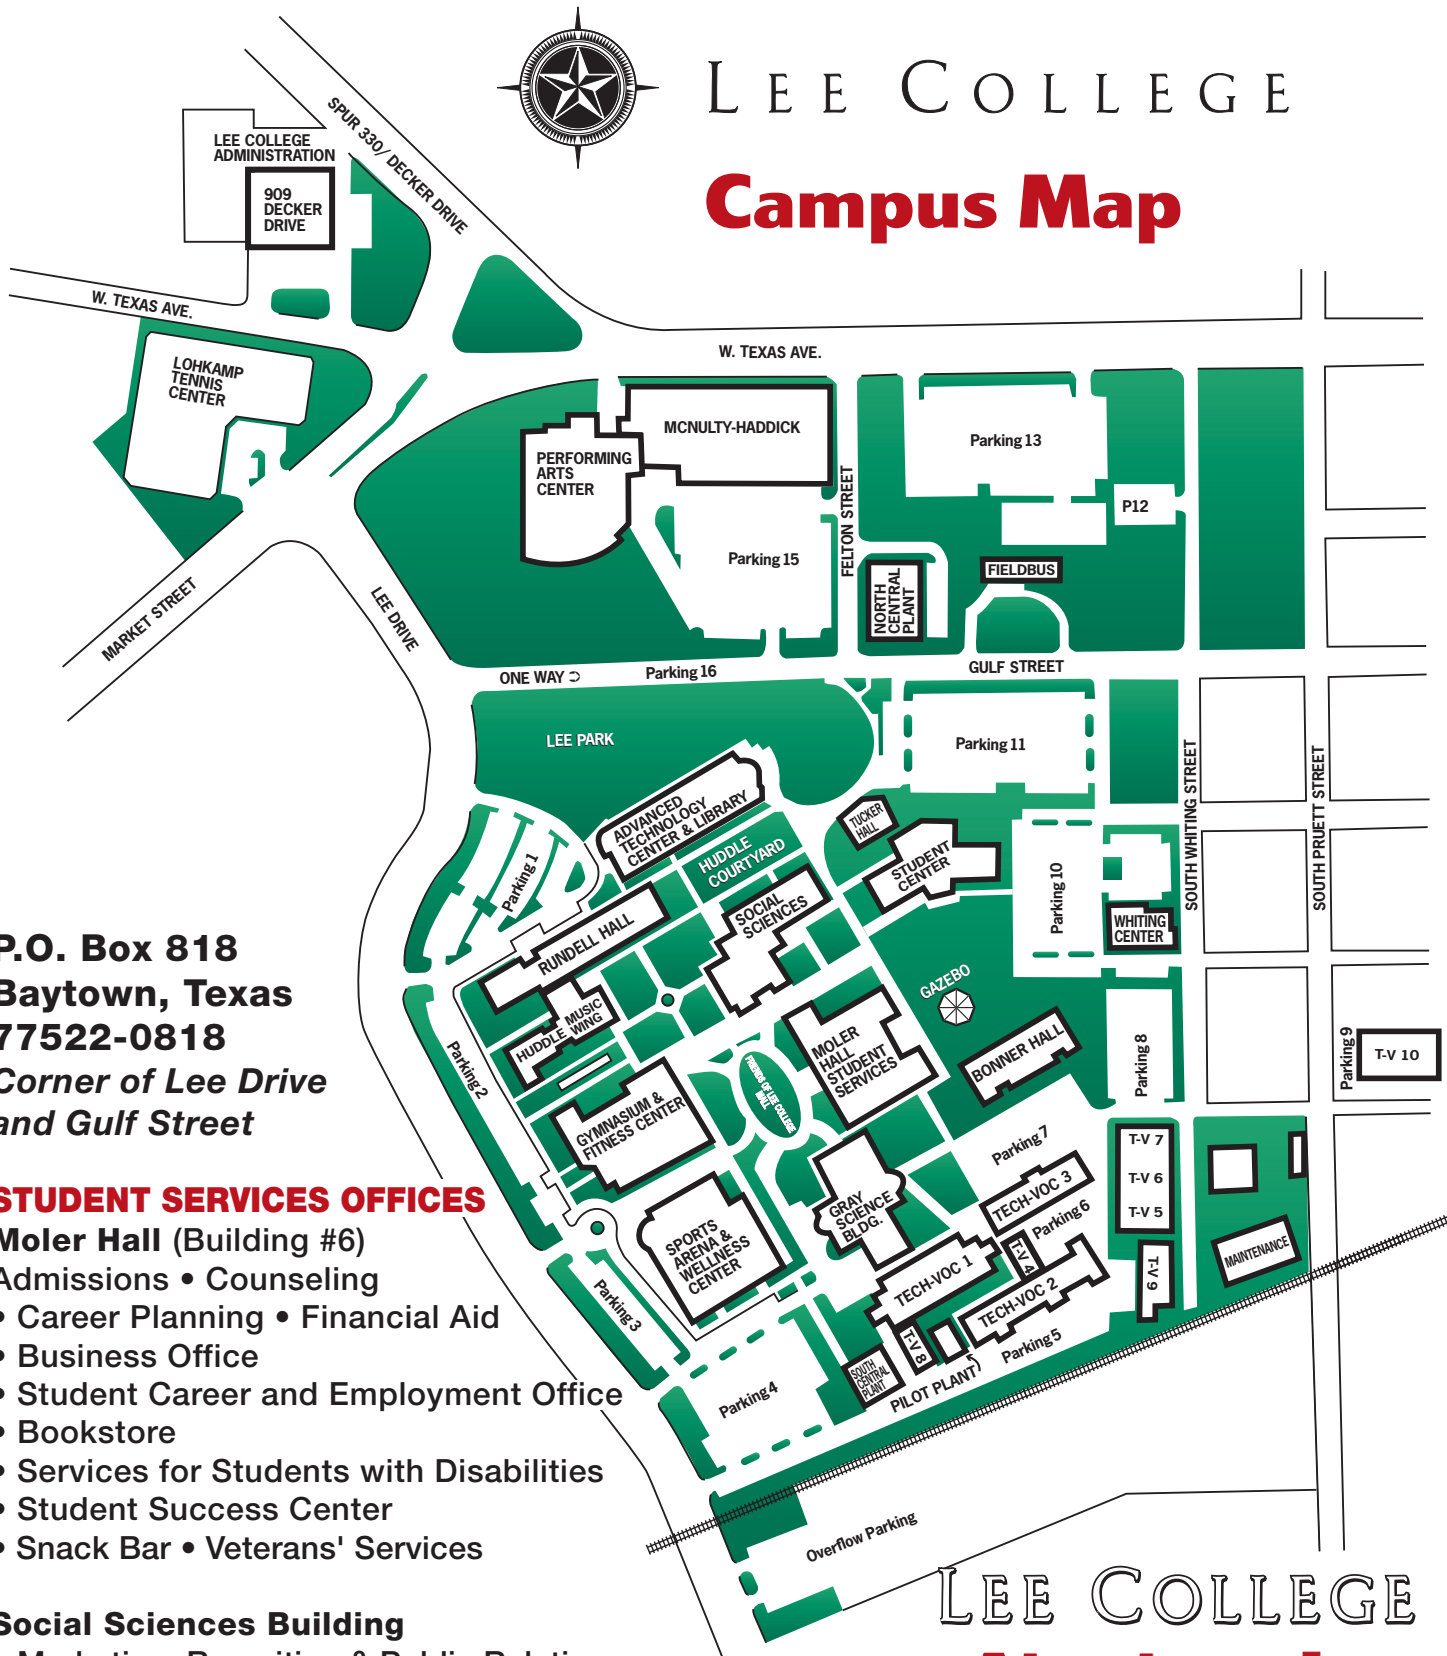

LEE COLLEGE

Campus Map

P.O. Box 818
Baytown, Texas
77522-0818
Corner of Lee Drive
and Gulf Street

STUDENT SERVICES OFFICES

Moler Hall (Building #6)

Admissions • Counseling

- Career Planning • Financial Aid
- Business Office
- Student Career and Employment Office
- Bookstore
- Services for Students with Disabilities
- Student Success Center
- Snack Bar • Veterans' Services

McNulty Haddick Complex - West (MHC-W)

Visual & Performing Arts Division

Republic-Whiting Building

Industrial Liaison
Senior Program

Student Center

Bayer Conference Center
Cyber Café
Gameroom
Security Office
Student Activities
Student Congress