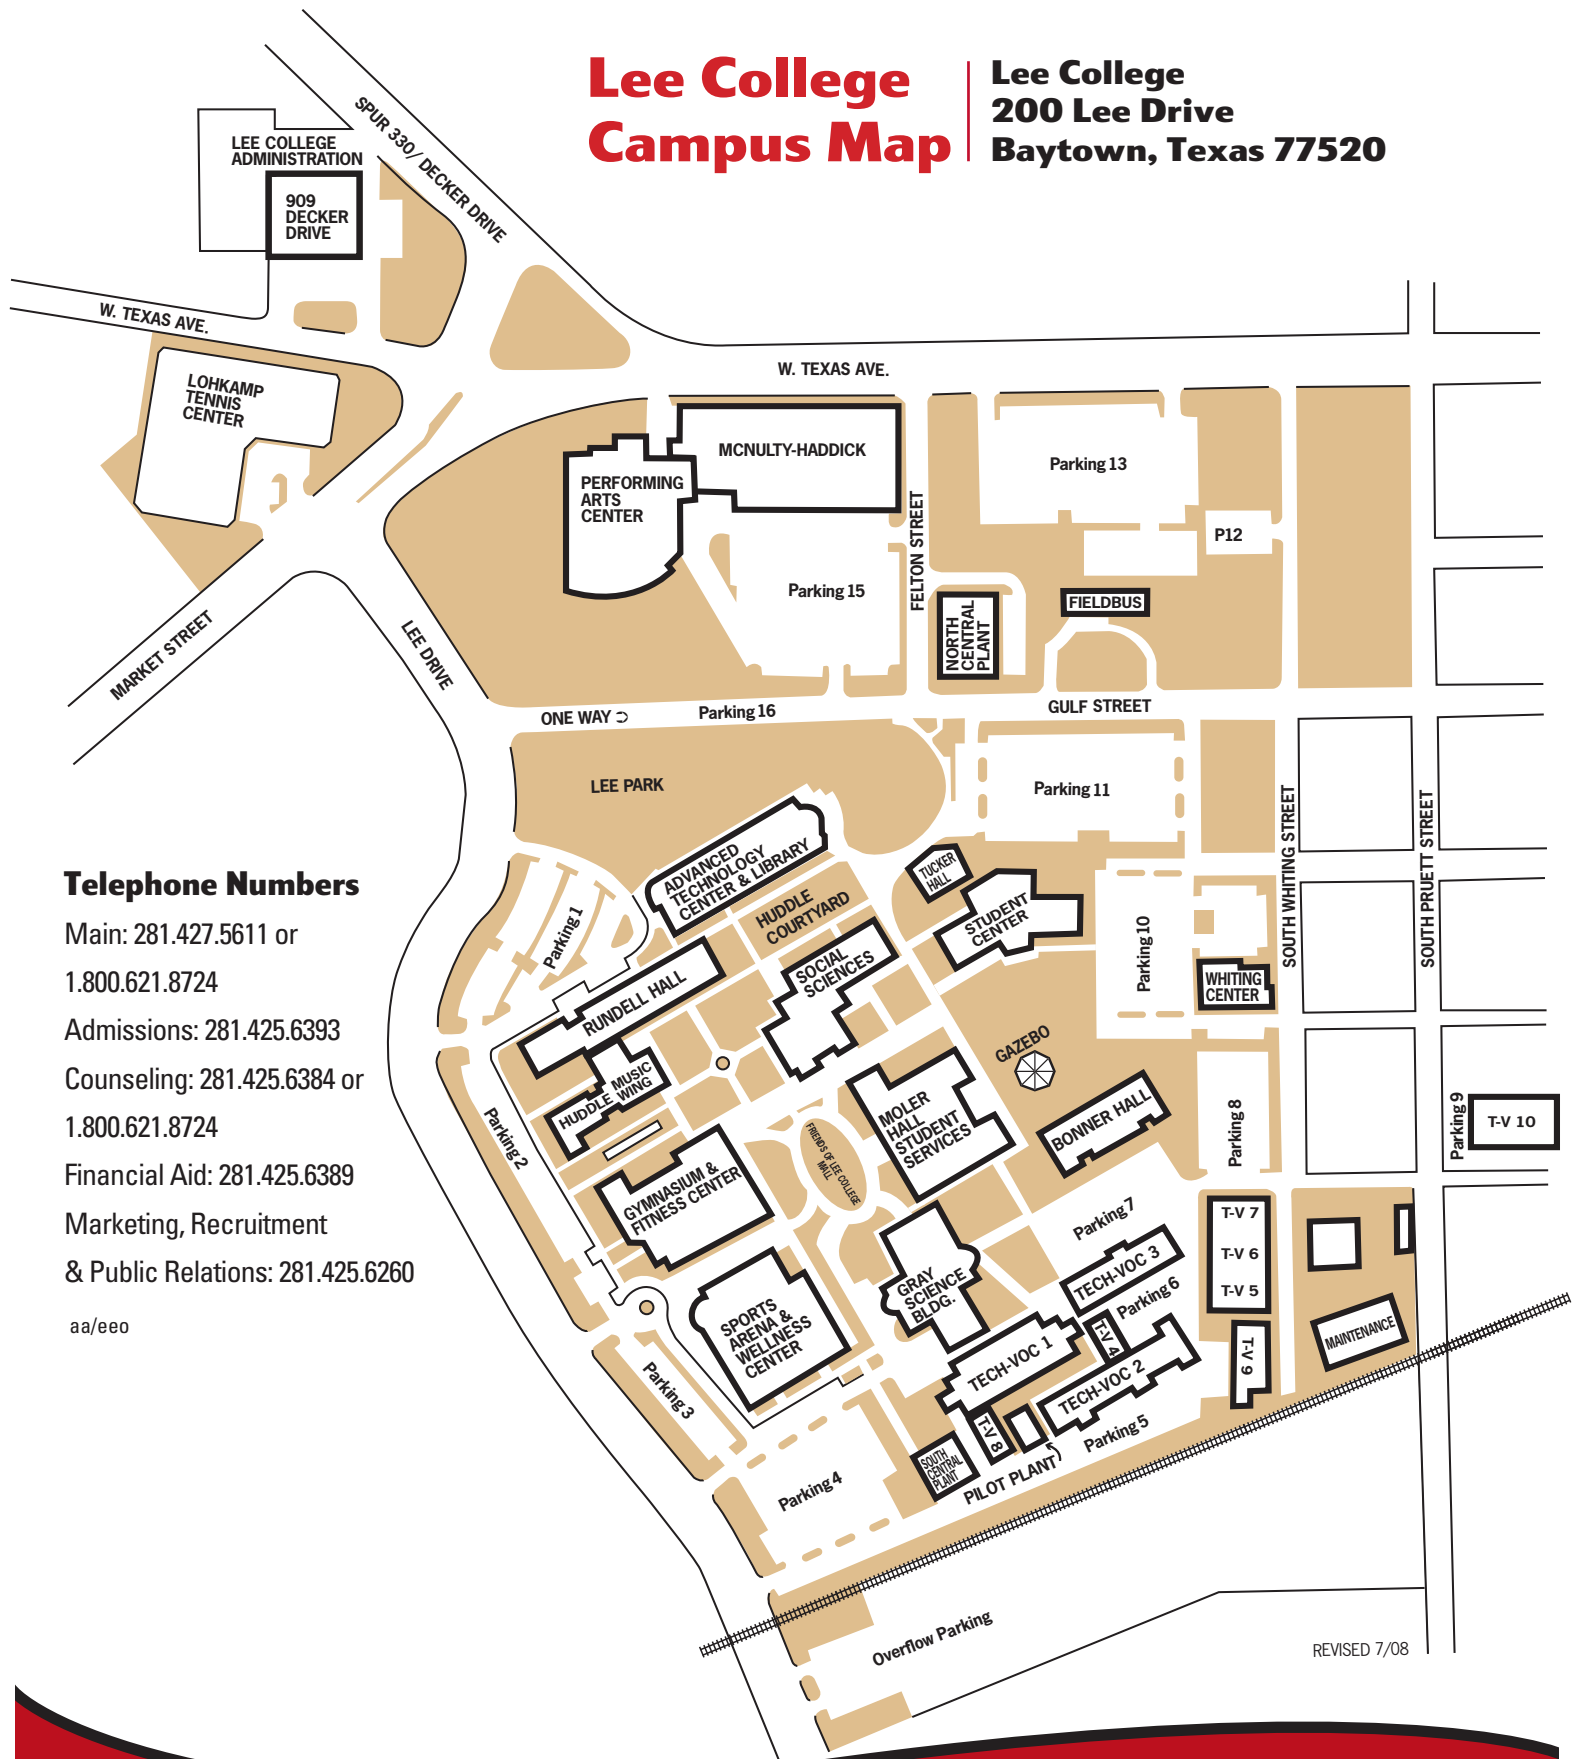

Lee College Campus Map

Lee College
200 Lee Drive
Baytown, Texas 77520

Telephone Numbers

Main: 281.427.5611 or
1.800.621.8724
Admissions: 281.425.6393
Counseling: 281.425.6384 or
1.800.621.8724
Financial Aid: 281.425.6389
Marketing, Recruitment
& Public Relations: 281.425.6260