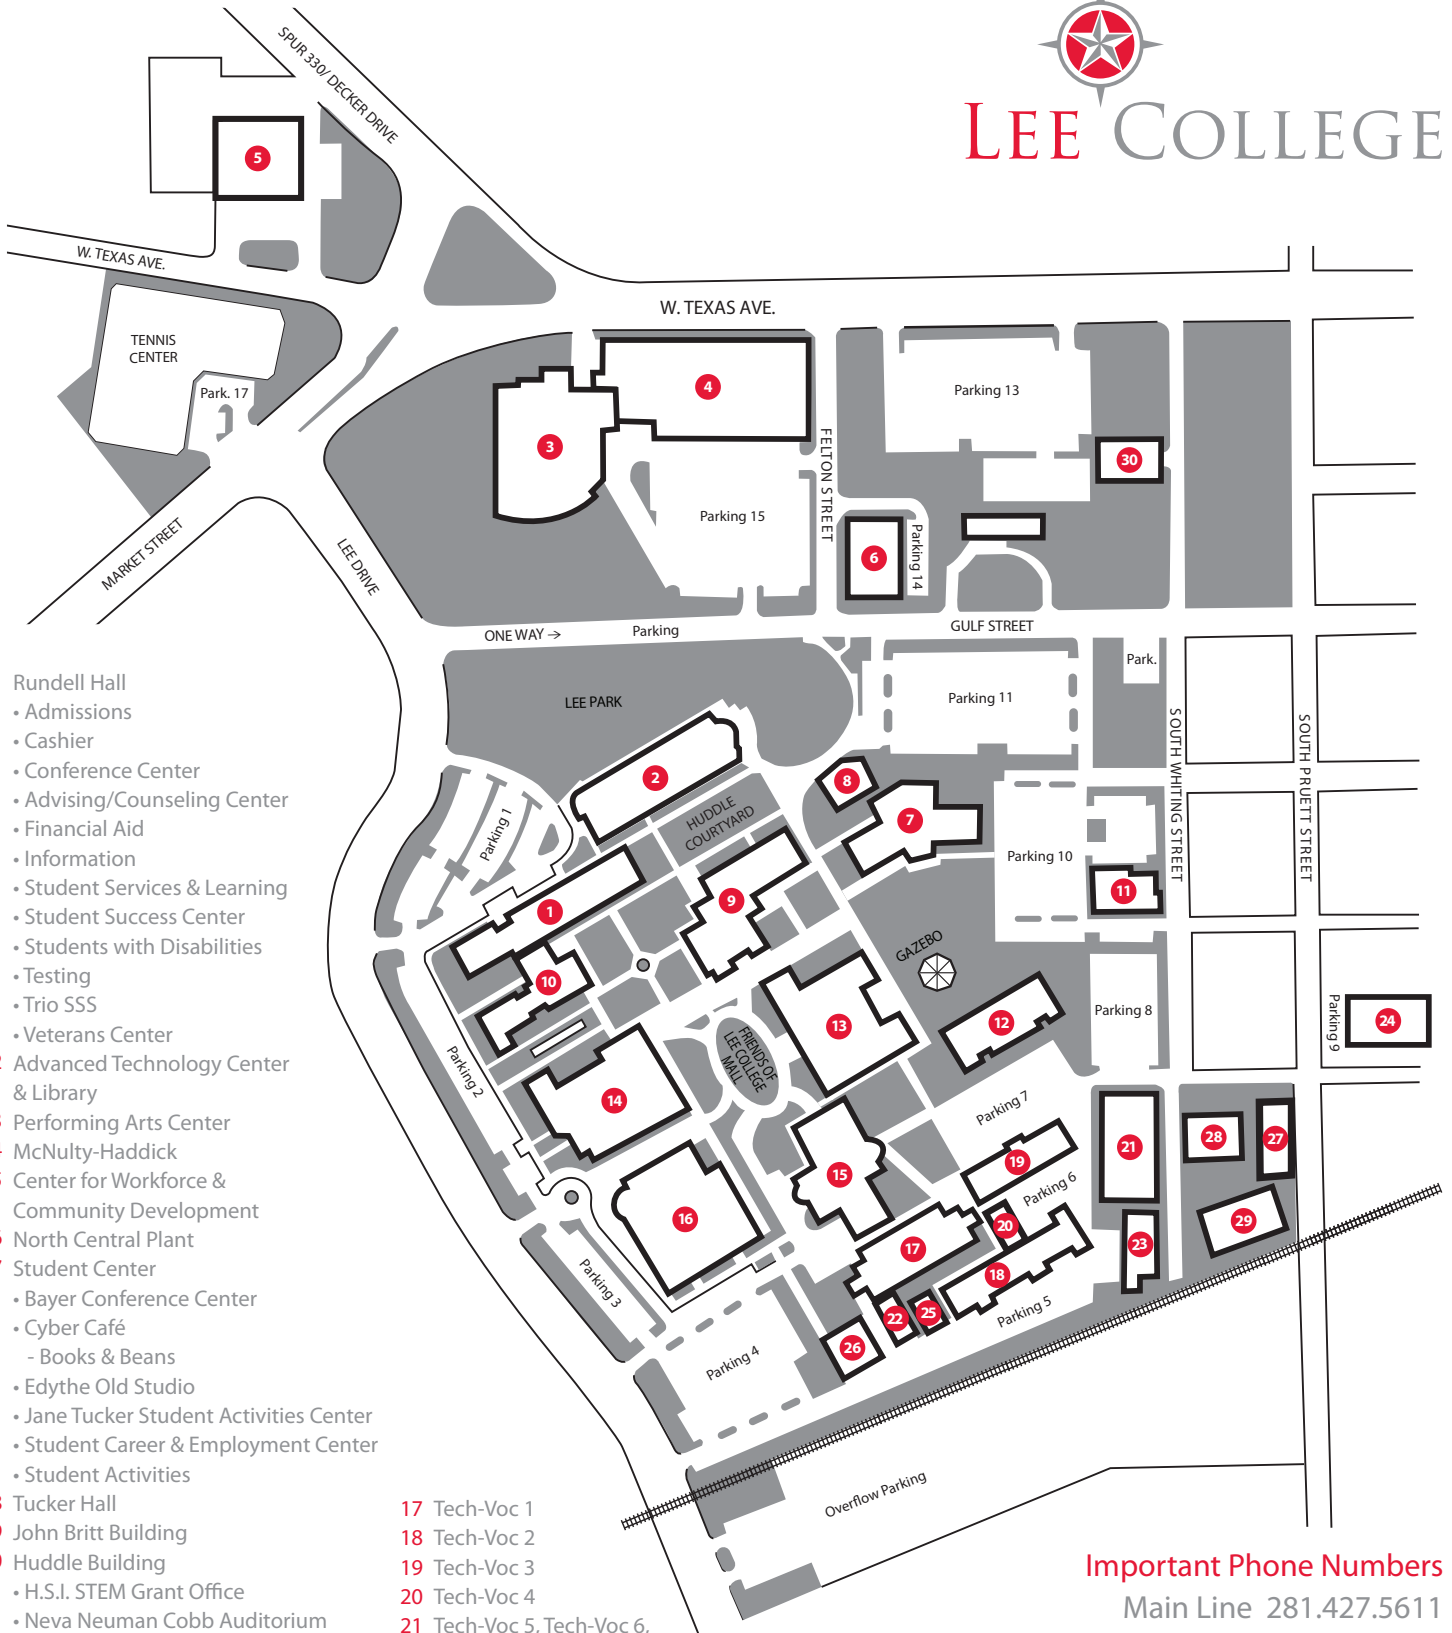

LEE COLLEGE

- 1** Rundell Hall
 - Admissions
 - Cashier
 - Conference Center
 - Advising/Counseling Center
 - Financial Aid
 - Information
 - Student Services & Learning
 - Student Success Center
 - Students with Disabilities
 - Testing
 - Trio SSS
 - Veterans Center
- 2** Advanced Technology Center & Library
- 3** Performing Arts Center
- 4** McNulty-Haddick
- 5** Center for Workforce & Community Development
- 6** North Central Plant
- 7** Student Center
 - Bayer Conference Center
 - Cyber Café
 - Books & Beans
 - Edythe Old Studio
 - Jane Tucker Student Activities Center
 - Student Career & Employment Center
 - Student Activities
- 8** Tucker Hall
- 9** John Britt Building
- 10** Huddle Building
 - H.S.I. STEM Grant Office
 - Neva Neuman Cobb Auditorium
- 11** Security Facility
- 12** Bonner Hall
- 13** Moler Hall
 - Bookstore
 - Rebel Roost
- 14** Gymnasium
 - Benny Moskowicz Natatorium
 - Fitness Center
- 15** Gray Science Building
- 16** Sports Arena & Wellness Center
 - VIP Conference Room

- 17** Tech-Voc 1
- 18** Tech-Voc 2
- 19** Tech-Voc 3
- 20** Tech-Voc 4
- 21** Tech-Voc 5, Tech-Voc 6, & Tech-Voc 7
- 22** Tech-Voc 8
 - Cosmetology
- 23** Tech-Voc 9
- 24** Tech-Voc 10
- 25** Pilot Plant
- 26** South Central Plant
- 27** Physical Plant
- 28** Transportation
- 29** Shipping & Receiving
- 30** Adult Learning Center