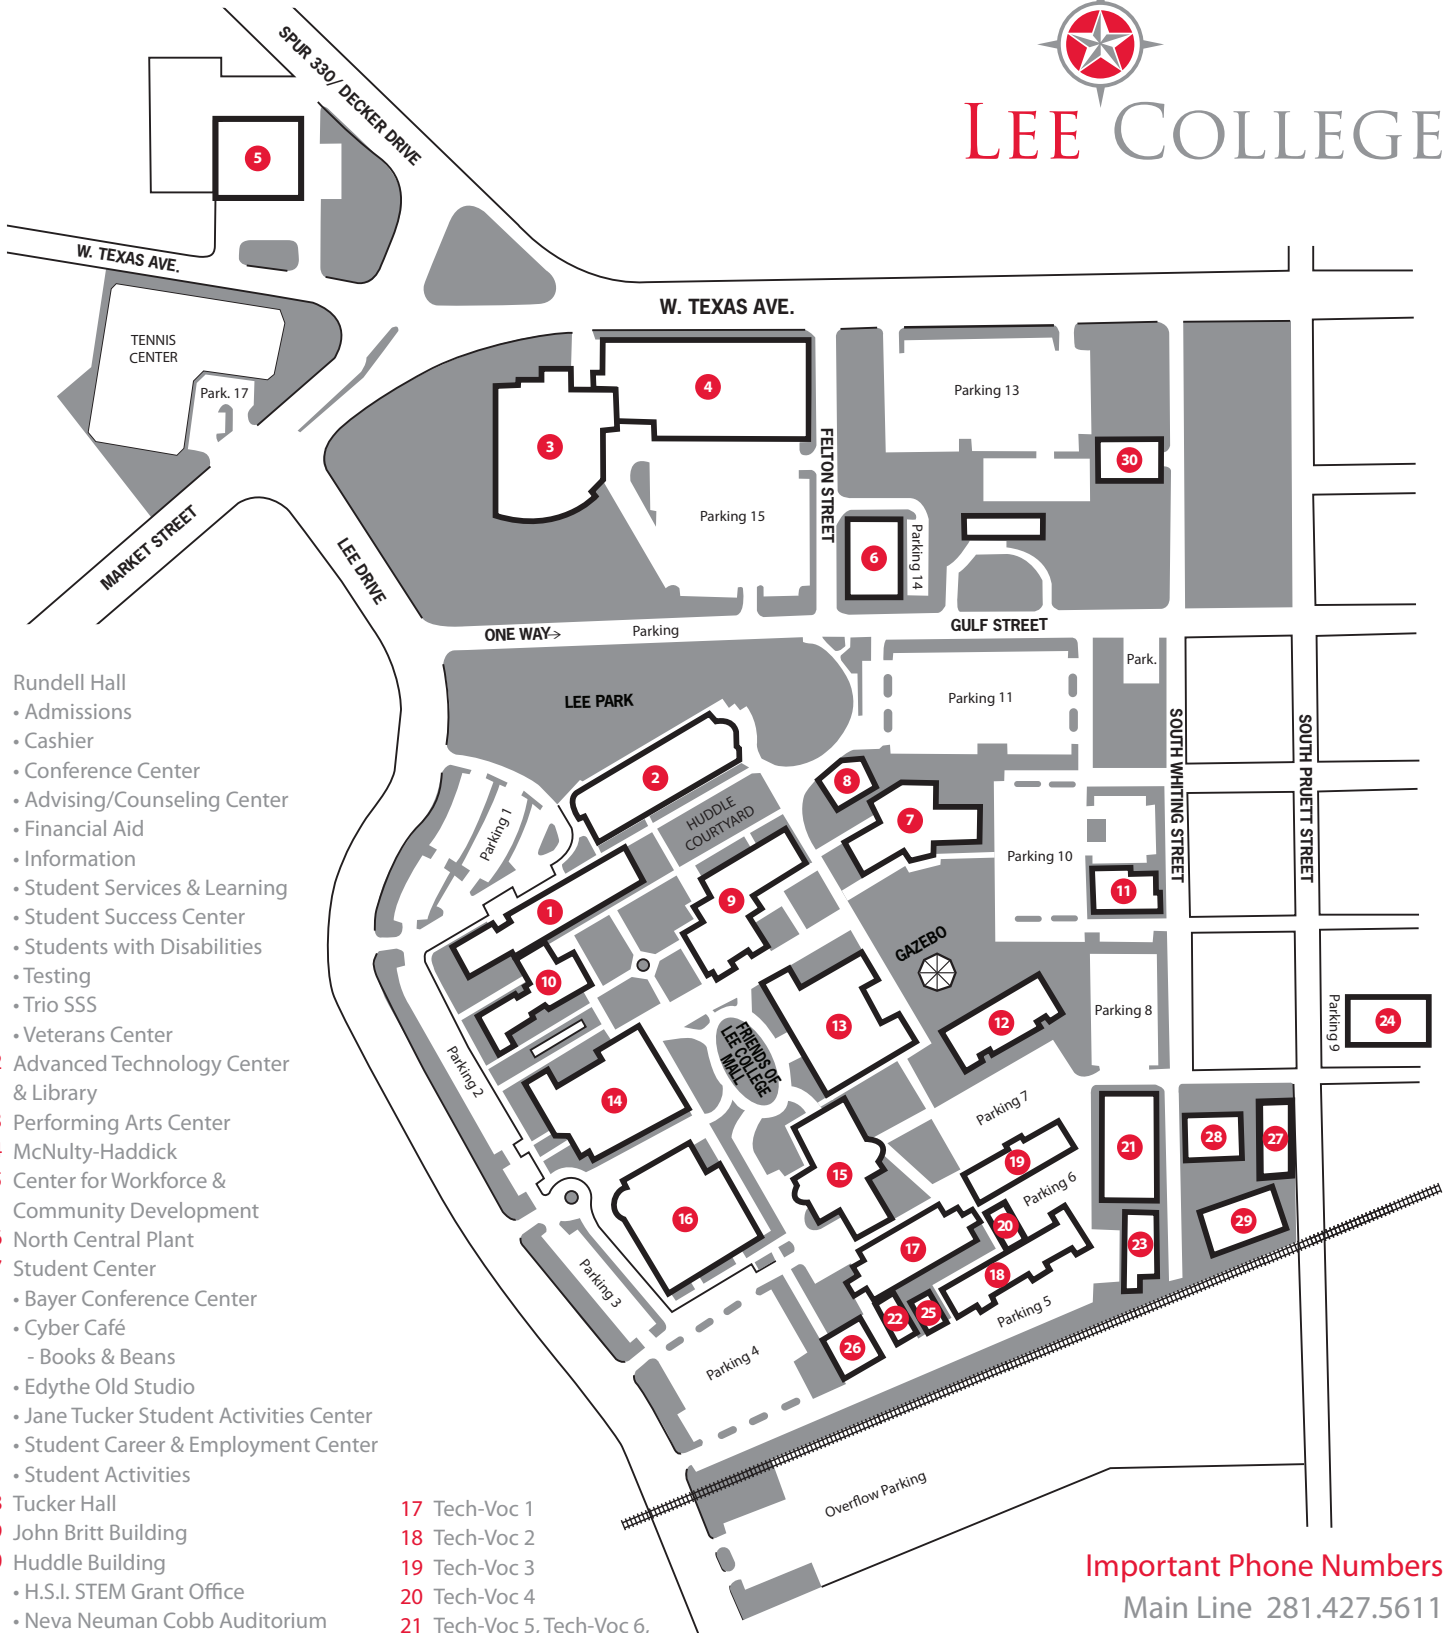

LEE COLLEGE

- 1** Rundell Hall
 - Admissions
 - Cashier
 - Conference Center
 - Advising/Counseling Center
 - Financial Aid
 - Information
 - Student Services & Learning
 - Student Success Center
 - Students with Disabilities
 - Testing
 - Trio SSS
 - Veterans Center
- 2** Advanced Technology Center & Library
- 3** Performing Arts Center
- 4** McNulty-Haddick
- 5** Center for Workforce & Community Development
- 6** North Central Plant
- 7** Student Center
 - Bayer Conference Center
 - Cyber Café
 - Books & Beans
 - Edythe Old Studio
 - Jane Tucker Student Activities Center
 - Student Career & Employment Center
 - Student Activities
- 8** Tucker Hall
- 9** John Britt Building
- 10** Huddle Building
 - H.S.I. STEM Grant Office
 - Neva Neuman Cobb Auditorium
- 11** Republic-Whiting Building
- 12** Bonner Hall
- 13** Moler Hall
 - Bookstore
 - Rebel Roost
- 14** Gymnasium
 - Benny Moskowicz Natatorium
 - Fitness Center
- 15** Gray Science Building
- 16** Sports Arena & Wellness Center
 - VIP Conference Room

- 17** Tech-Voc 1
- 18** Tech-Voc 2
- 19** Tech-Voc 3
- 20** Tech-Voc 4
- 21** Tech-Voc 5, Tech-Voc 6, & Tech-Voc 7
- 22** Tech-Voc 8
 - Cosmetology
- 23** Tech-Voc 9
- 24** Tech-Voc 10
- 25** Pilot Plant
- 26** South Central Plant
- 27** Physical Plant
- 28** Transportation
- 29** Shipping & Receiving
- 30** Adult Learning Center