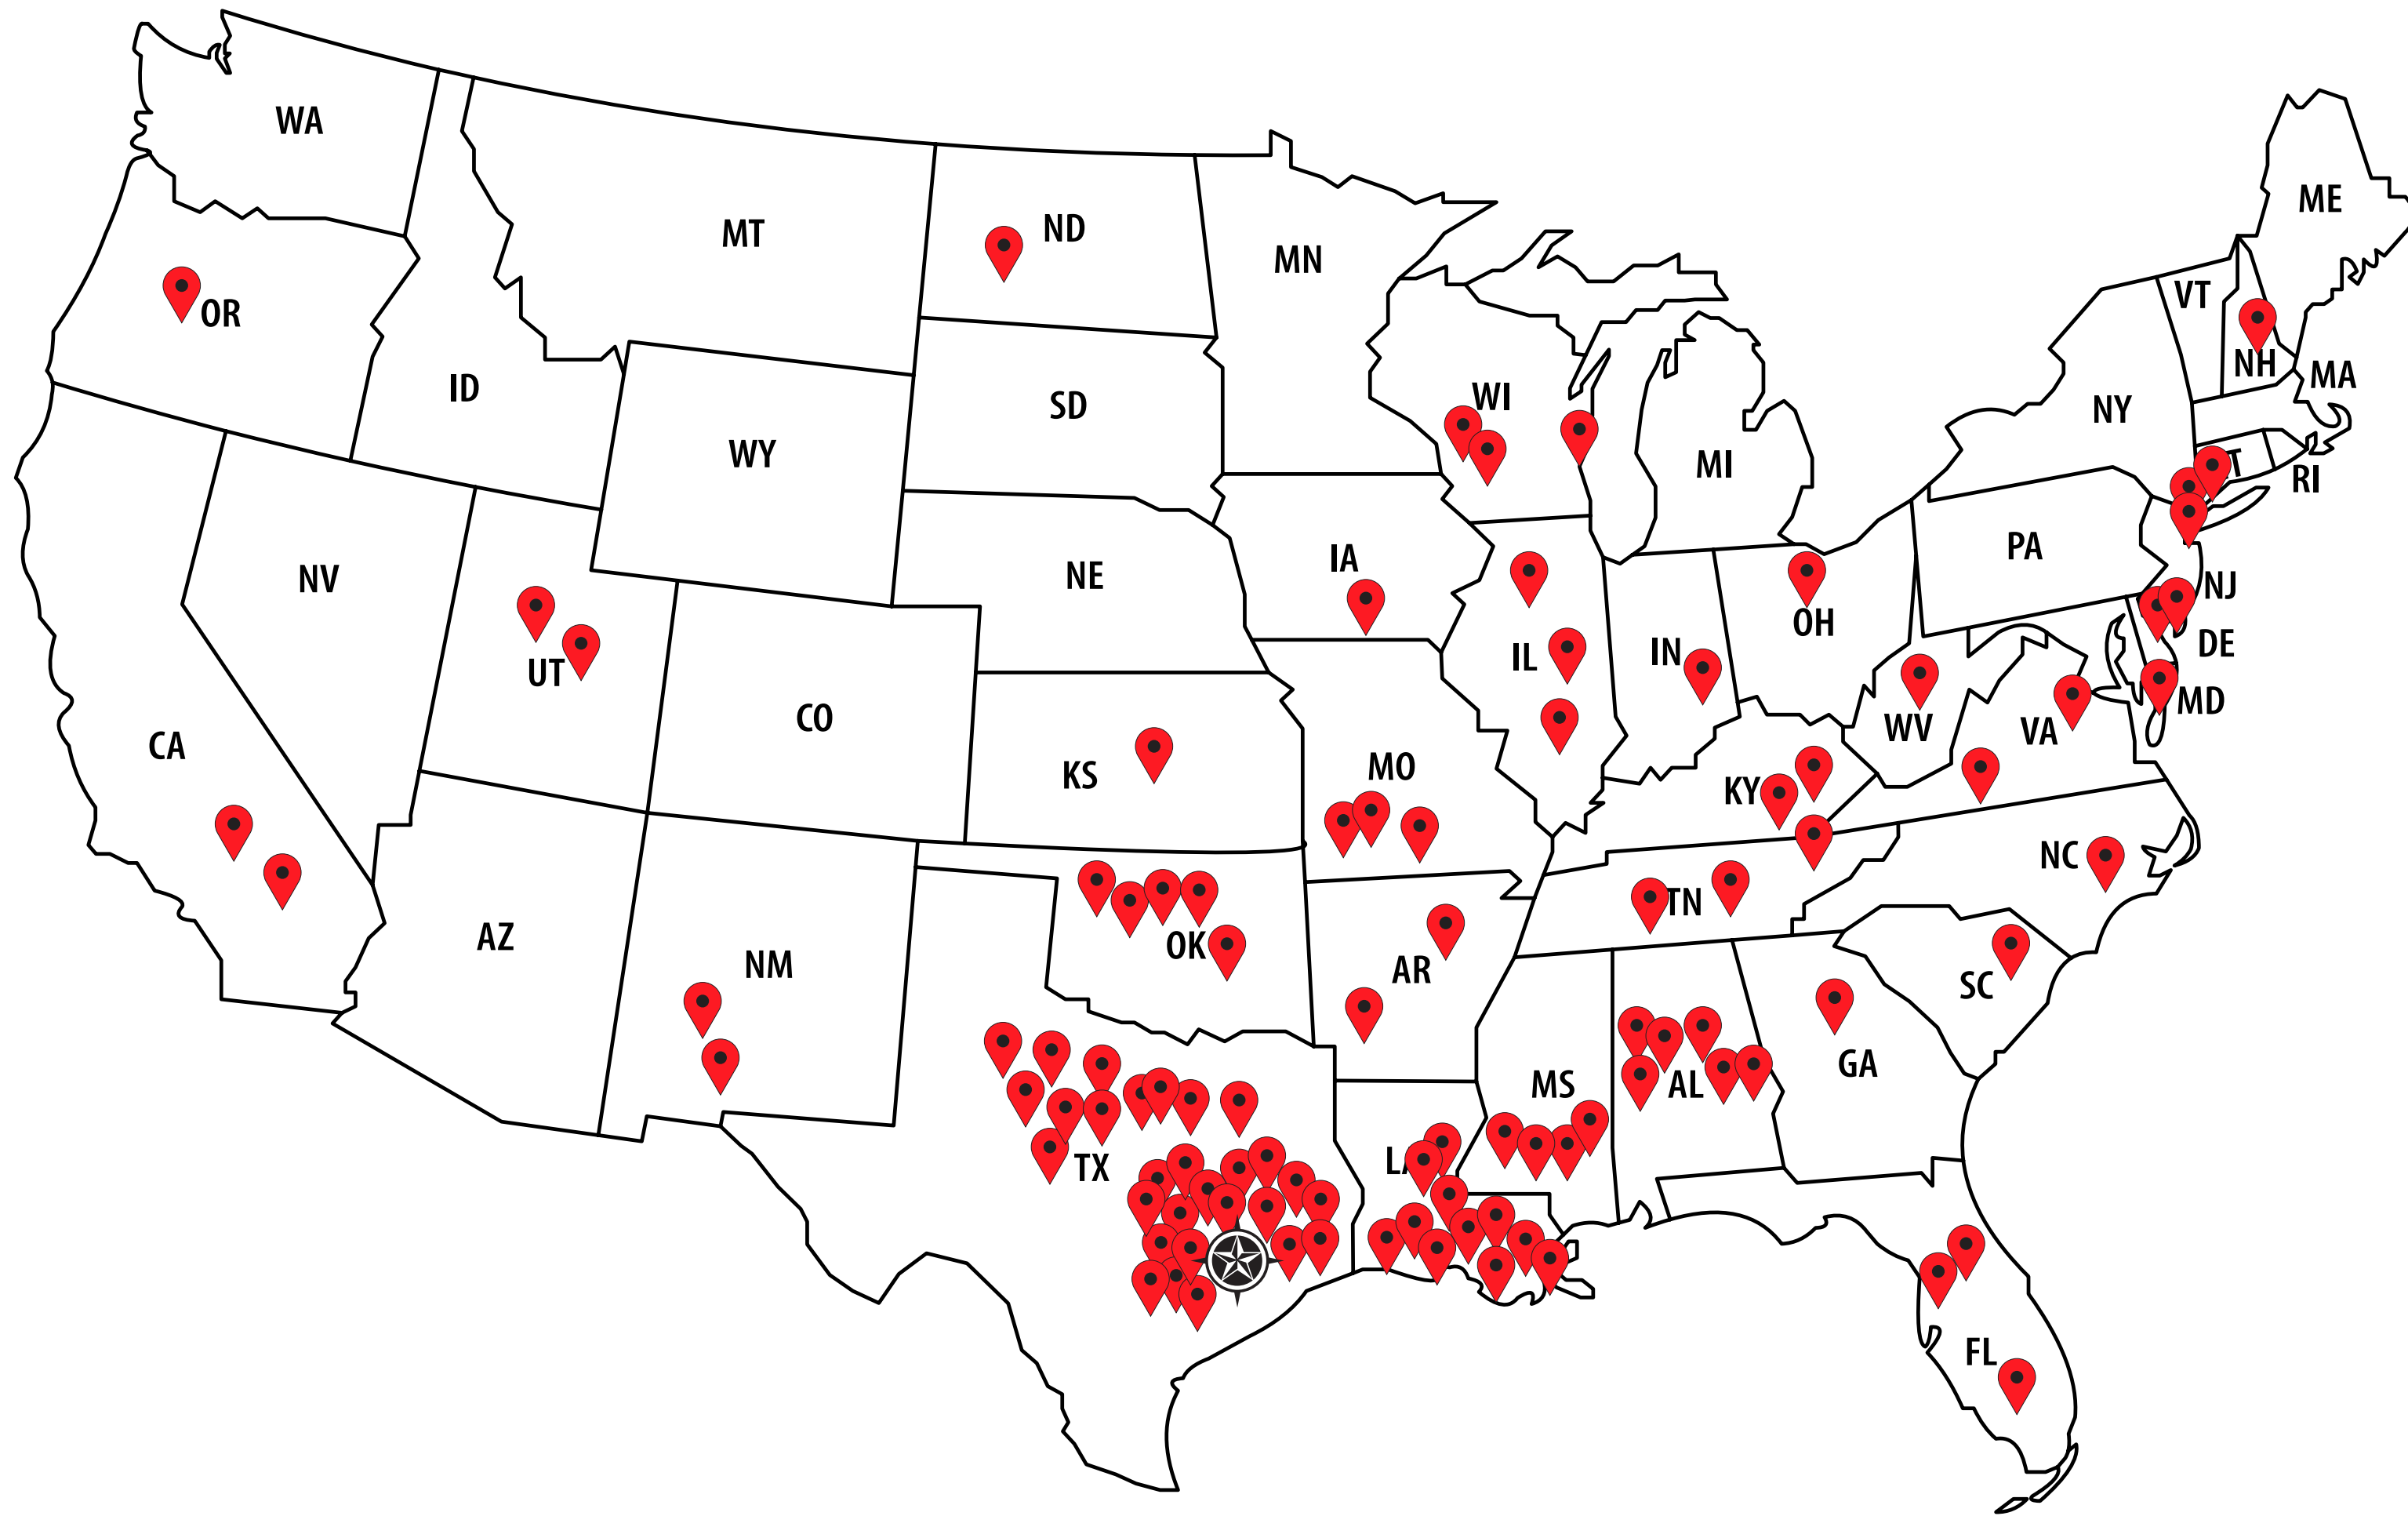

RUNNIN' REBELS

BASKETBALL

STUDENT-ATHLETE TRANSFER DESTINATIONS MAP

TRANSFERS FROM 1993 - PRESENT

(1993-94) Barry Pruitt Nathan Gregory Marcus Onezime	Prarie View A&M Rhodes College Cal State Bakersfield	(2000-01) Anthony Greenup Nick Hall Lamar Harmon Shawnson Johnson Robert Shannon Delvin Spruel	Shaw College Grambling State U of H/C.L. LSU/North Texas Sam Houston St. Southern University	(2007-08) Hollis Giles Dominique Keller St. Paul Latham College Terrence Littlefield	Georgetown College University of Illinois Lithuania Christian Concordia University	(2013-14) Trahsen Burrell Cavon Baker Aric Dickerson Deng Deng Bertrand Nkali Fred Richardson Adam Ward	University Of Memphis University Of Houston Delaware State University Baylor University University Of Houston Colorado State University Nicholls State University
(1994-95) Trent Cooper Chris Cole Paul Rivers Mike Jones Jonathan Simon	Stephen F. Austin U of H Wayland Baptist Southern Nazarene Louisiana Christian	(2001-02) Myron Allen Kevin Cooper Anwar Ferguson Andre Joseph	U of North Dakota Prairie View A&M U of H U of Oregon	(2008-09) Freddie Hayne C.J. Busby A.J. Hunt	Wiley College Lamar University Southern University-N.D.	(2014-15) Ousmane Ba	Jacksonville State University Virginia Common Wealth Virginia Tech University University South Florida
(1995-96) Kevin Jones Rodney Dupre Charles Cartwright Herman Scott	Tougaloo College Coastal Carolina Cumberland State U of Mobile	(2002-03) Darius Brannon Andrew Queen Joe Thompson	U of H McNeese State Sam Houston State	(2009-10) Cameron Madlock Greg Batiste Jacob McDonald Josh Micheaux Nick James Baptist	Univ. of Northern Illinois St. Gregory University U.T.-Tyler Georgia State Univ. Southwest Missouri	(2015-16) Tim Coleman Branden Jenkins Duop Reath	University of Utah Louisiana State University Louisiana State University
(1996-97) Joe Edwards Patrick Davis Robert Hamilt Jason Maronge Valentino Petteway Derek Ozuna	Abliene Christian Loyola College Abliene Christian U of South Alabama Eastern New Mexico Stephen F. Austin	(2003-04) Richard Arceneaux Rickey Huckaby Ashley Thibodeaux	U of H Texas A&M-Kingsville Texas Southern	(2010-11) Andre Jackson Cedric Martin Alex Scotland Jekore Tyler Joshua Eleby Xavier Rogers	Cal State Bakersfield University of Utah Univ. of Al-Birmingham Univ. of Al-Birmingham Prairie View A&M Univ. Grambling University	(2016-17) KaJon Brown Roc Johnson Diing Diing Andre Edwards Leston Gordon	BYU/ S.E.Louisiana York College Grambling East Tennessee State New Mexico State University TCU St. Peter's University Martin Methodist
(1997-98) James Broussard Lionel Brown Wes Bruner Tyronne Logan	U of South Alabama Emporia St. U of H U of Louisiana-Lafayette	(2004-05) Lance Brasher Dwight Taylor	U of Louisiana-Monroe Stephen F. Austin	(2011-12) Mael Amenyedzi Jamaal Edwards Vincent Garrett Leroy Isler	Drury University University of Charleston Rutgers University University of Arkansas-L.R. Graceland University St. Mary's University	(2017-18) Shawn Montague J'Von McCormick Will Sessoms	Southern New Hampshire Auburn University University of Wisconsin- Milwaukee
(1998-99) Brian Courtney Glen Garvin Eric Meche Ervin Mithchell Leroy Thomas	East Texas Baptist Tougaloo College Houston Baptist Nicholls State Southern University	(2005-06) Brian Ezeh Jonathan Dixon Marcus Malone Hamish Mickouiza Bert Thomas Kevin Thomas Mike White	Prairie View A&M Prairie View A&M U of H I.U.P.U.I. U of H Cumberland State Indiana University	(2012-13) Chris Blake Jamal Jones William Knowles Andre Prince Isaac Smith Don Thomas Devante Wilson	Bradley University Texas A&M University St. Mary's University Henderson State Maryland Eastern Shore Texas A&M University San Jose State University		
(1999-00) Audreece Dickson Jon Flowers Christopher James Nicholas Judgeware Patrick Okafor Anthony Walton	Tougaloo College U of South Alabama Tougaloo College Tougaloo College U of H Southeast Oklahoma	(2006-07) D'Mond Grismore Corey Jefferson Chris Patterson Robert Manson Blake Thompson Taurance Townsel Rashad Woods	Oklahoma City University Texas State University Incarnate Word University Loyola University Prairie View A&M Missouri-Rolla Kent State				