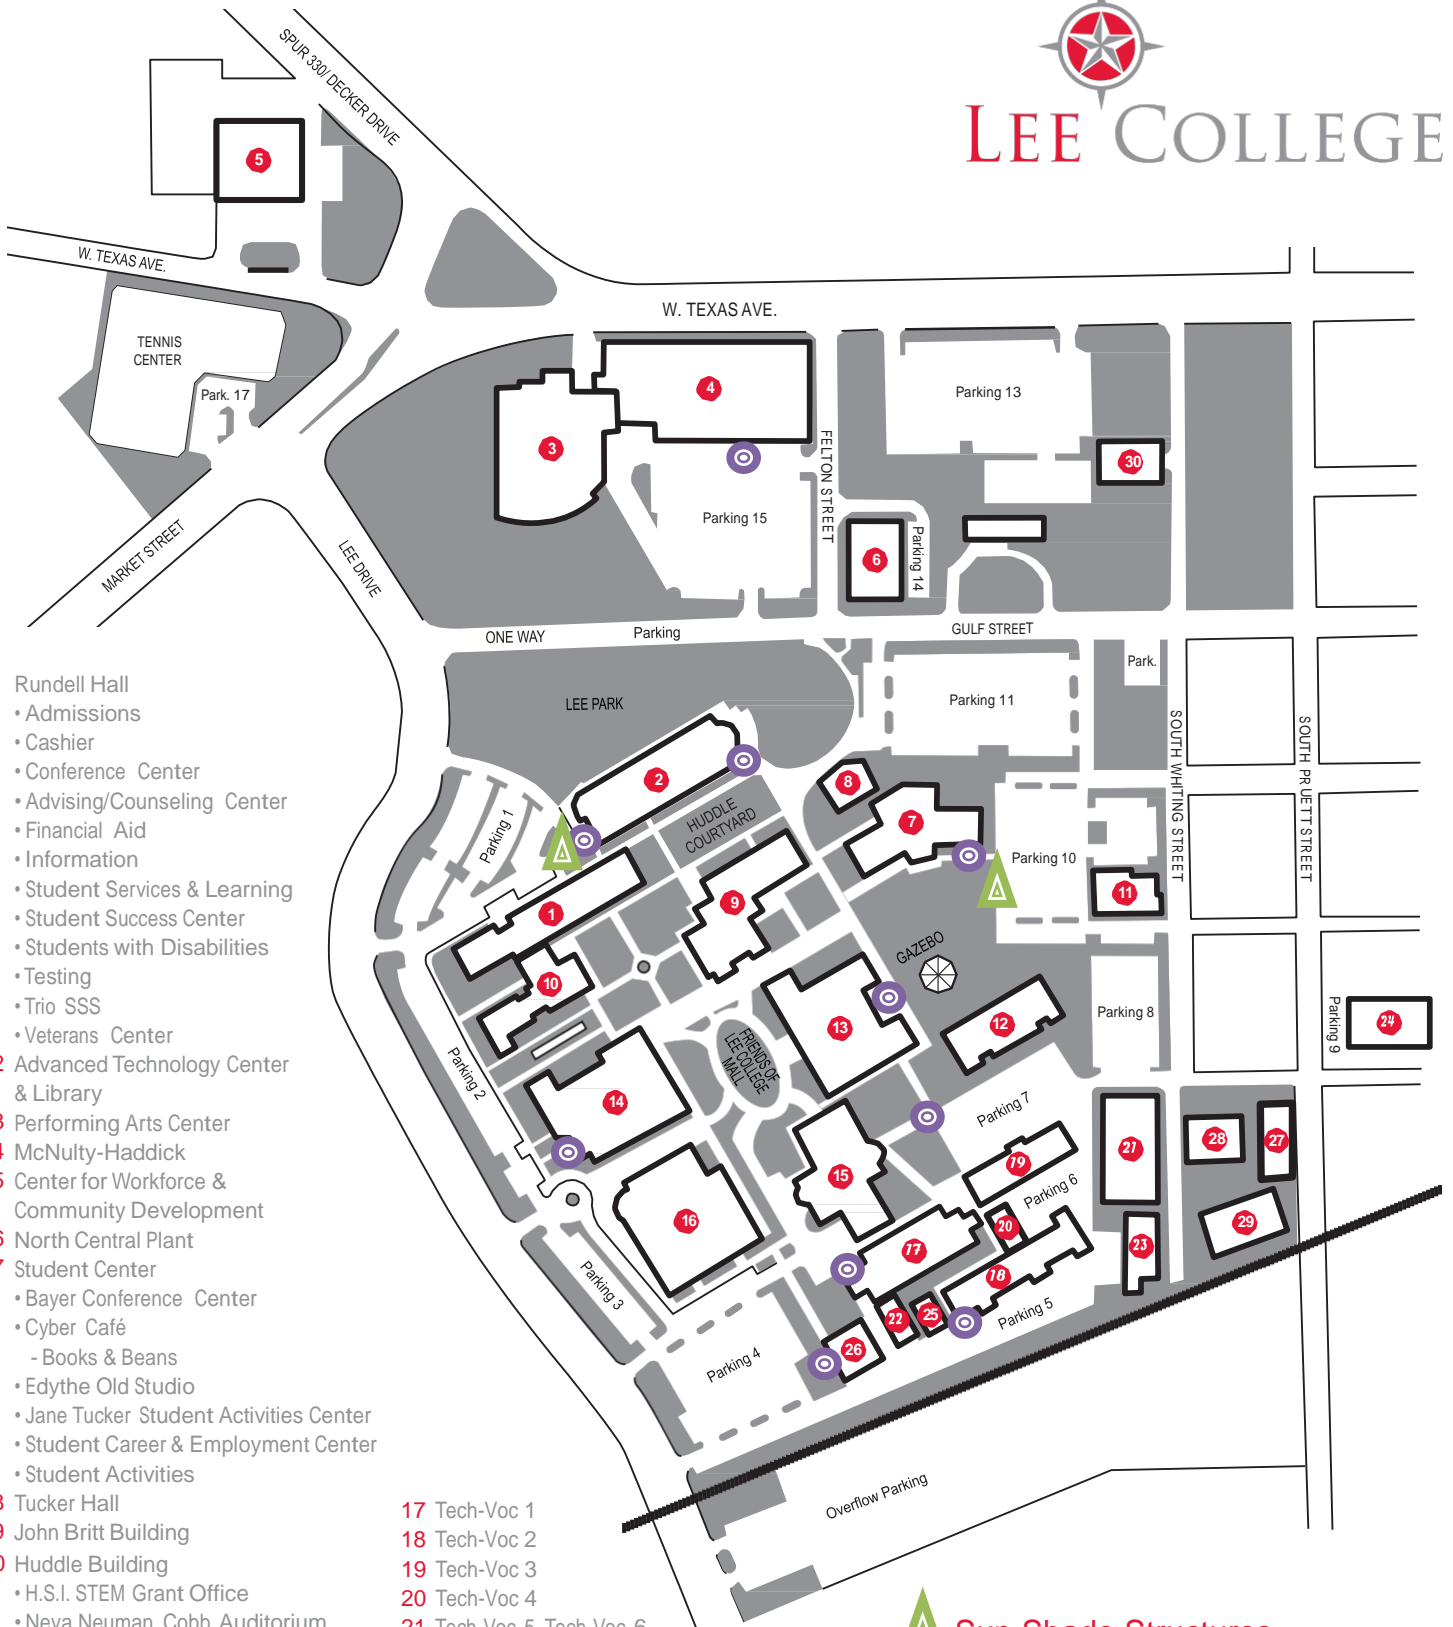

# LEE COLLEGE

- 1** Rundell Hall
  - Admissions
  - Cashier
  - Conference Center
  - Advising/Counseling Center
  - Financial Aid
  - Information
  - Student Services & Learning
  - Student Success Center
  - Students with Disabilities
  - Testing
  - Trio SSS
  - Veterans Center
- 2** Advanced Technology Center & Library
- 3** Performing Arts Center
- 4** McNulty-Haddick
- 5** Center for Workforce & Community Development
- 6** North Central Plant
- 7** Student Center
  - Bayer Conference Center
  - Cyber Café
  - Books & Beans
  - Edythe Old Studio
  - Jane Tucker Student Activities Center
  - Student Career & Employment Center
  - Student Activities
- 8** Tucker Hall
- 9** John Britt Building
- 10** Huddle Building
  - H.S.I. STEM Grant Office
  - Neva Neuman Cobb Auditorium
- 11** Security Facility
- 12** Bonner Hall
- 13** Moler Hall
  - Bookstore
  - Rebel Roost
- 14** Gymnasium
  - Benny Moskowicz Natatorium
  - Fitness Center
- 15** Gray Science Building
- 16** Sports Arena & Wellness Center
  - VIP Conference Room

- 17** Tech-Voc 1
- 18** Tech-Voc 2
- 19** Tech-Voc 3
- 20** Tech-Voc 4
- 21** Tech-Voc 5, Tech-Voc 6, & Tech-Voc 7
- 22** Tech-Voc 8
  - Cosmetology
- 23** Tech-Voc 9
- 24** Tech-Voc 10
- 25** Pilot Plant
- 26** South Central Plant
- 27** Physical Plant
- 28** Transportation
- 29** Shipping & Receiving
- 30** Adult Learning Center

Sun Shade Structures (proposed sites)

Sunscreen Dispensers