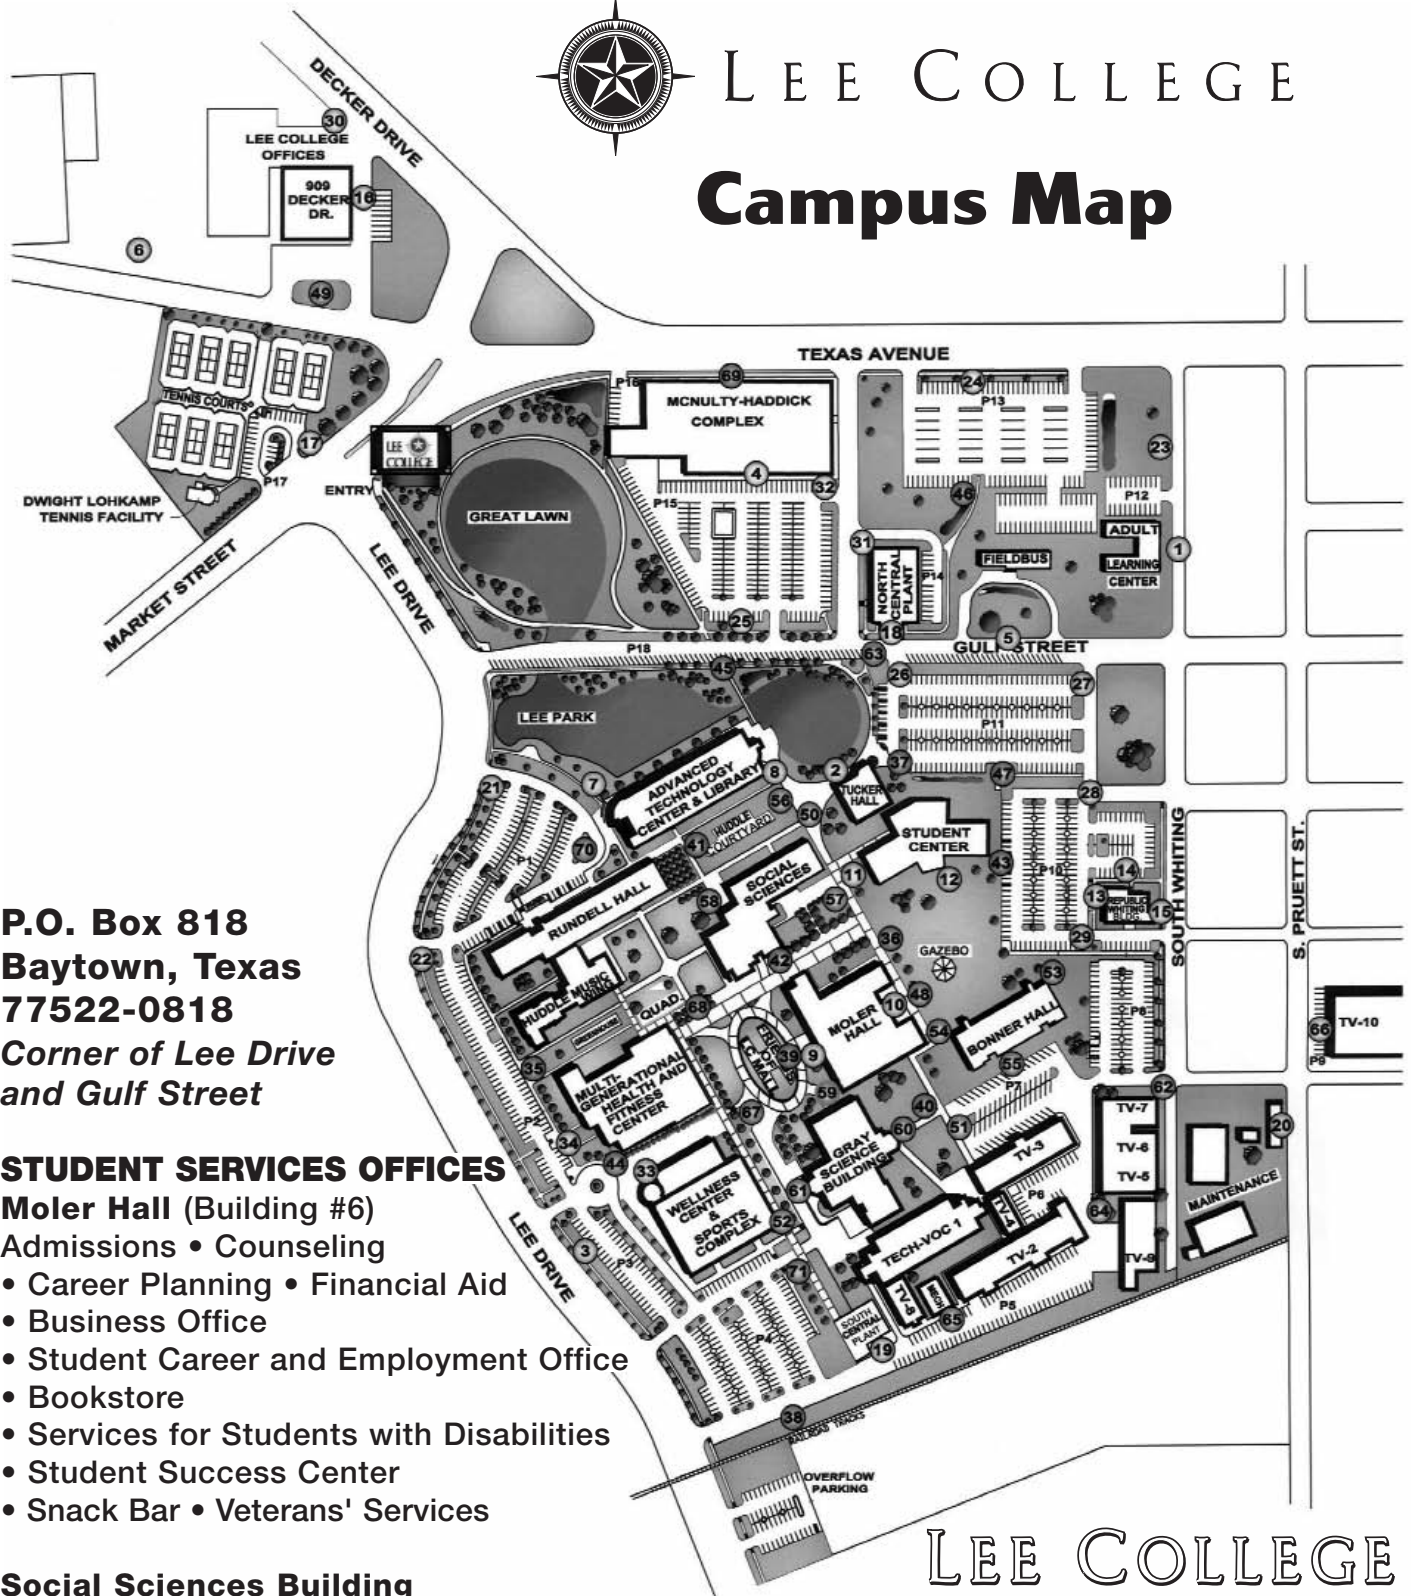

# LEE COLLEGE

## Campus Map

**P.O. Box 818**  
**Baytown, Texas**  
**77522-0818**  
*Corner of Lee Drive*  
*and Gulf Street*

### STUDENT SERVICES OFFICES

- Moler Hall (Building #6)**  
 Admissions • Counseling  
 • Career Planning • Financial Aid  
 • Business Office  
 • Student Career and Employment Office  
 • Bookstore  
 • Services for Students with Disabilities  
 • Student Success Center  
 • Snack Bar • Veterans' Services